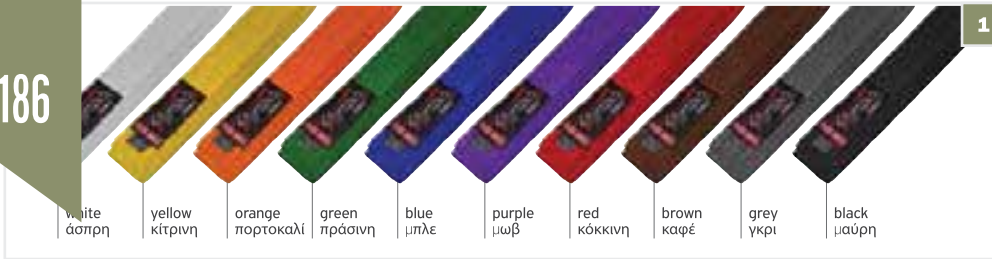

1

Martial arts belt Olympus RANK solid 4cm double wrap