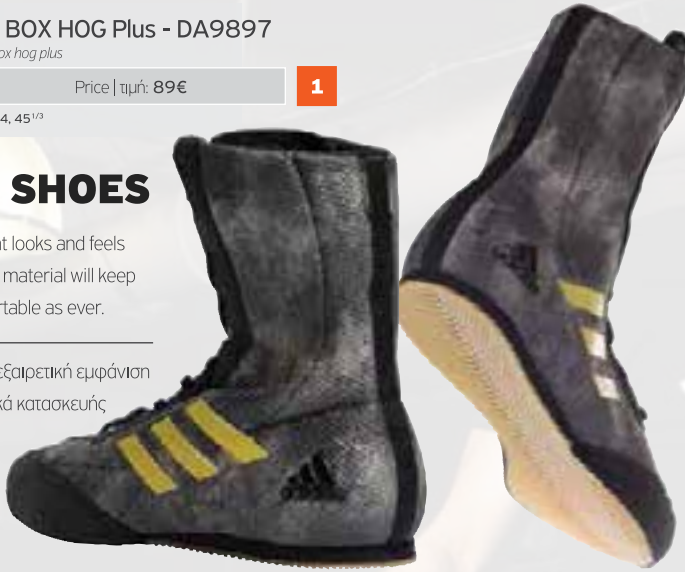

304

Boxing Shoes adidas BOX HOG Plus - DA9897

Ψηλά πυγμαχικά μπότσια adidas box hog plus

0903237

Price | τιμή: 89€

1

sizes/μεγέθη (EU): 41 1/3, 42, 43 1/3, 44, 45 1/3

HIGH SPEED SHOES

New sensational boxing shoe that looks and feels great while the light construction material will keep you light on your feet and comfortable as ever.

Νέα εντυπωσιακά παπούτσια με εξαιρετική εμφάνιση και αίσθηση, ενώ τα ελαφριά υλικά κατασκευής διατηρούν τα πόδια σας άνετα και ξεκούραστα.