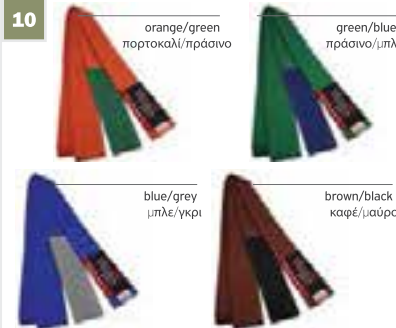

10

Martial arts belt Olympus
COMBAT JU-JITSU 4cm
double color, double wrap

251010

Price | τιμή 5€

sizes/μεγέθη (cm): 220, 240, 260, 280, 300, 320

11